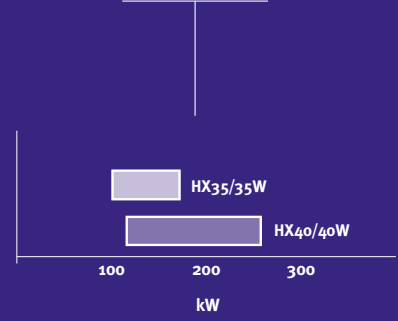

## Power Range

## Performance Data

Designed for diesel engines rated between 167-330 bhp (125-240 kW)