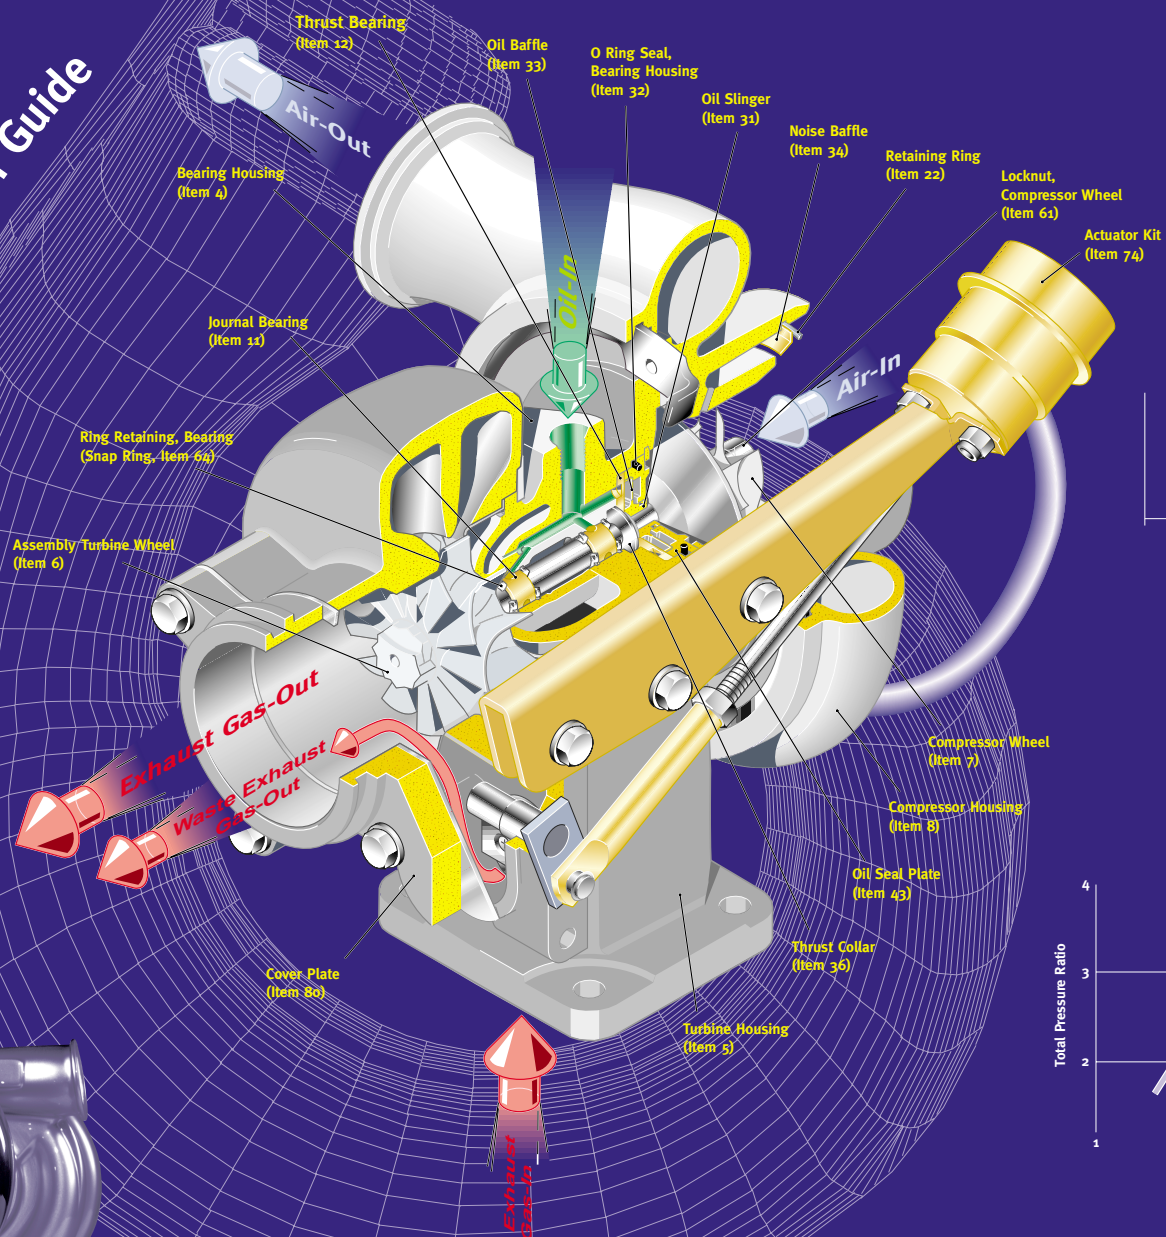

# HX35/40 Turbocharger Familiarisation Guide

**HOLSET**  
TURBOCHARGERS

## Power Range

## Performance Data

Designed for diesel engines rated between 167-330 bhp (125-240 kW)