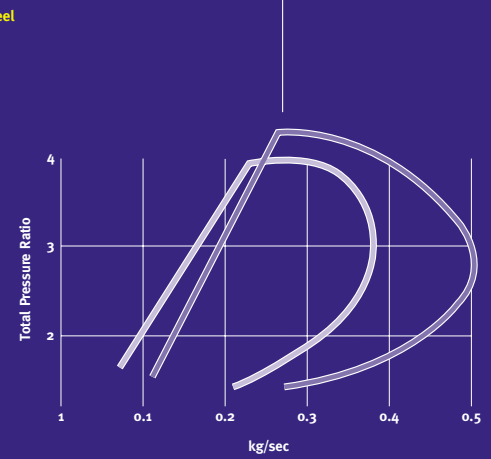

## Power Range

## Performance Data

Designed for diesel engines rated between 167-330 bhp (125-240 kW)